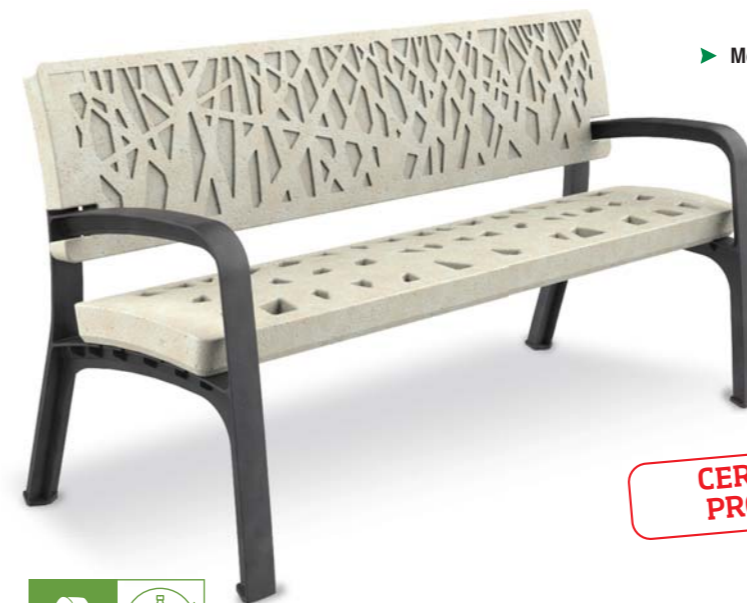

► Mod. P-231-URBAN
Capacity 80L
400 x 600 x 1090 mm

ECO-URBAN SERIES

BENCHES AND BINS MANUFACTURED
IN RECYCLED PLASTIC COLLECTED FROM
THE URBAN WASTE

► Mod. C-1018-PLAST-URBAN

**CERTIFIED
PRODUCT**

100% Recyclable
Material manufactured from plastics
from urban waste.

with ashtray