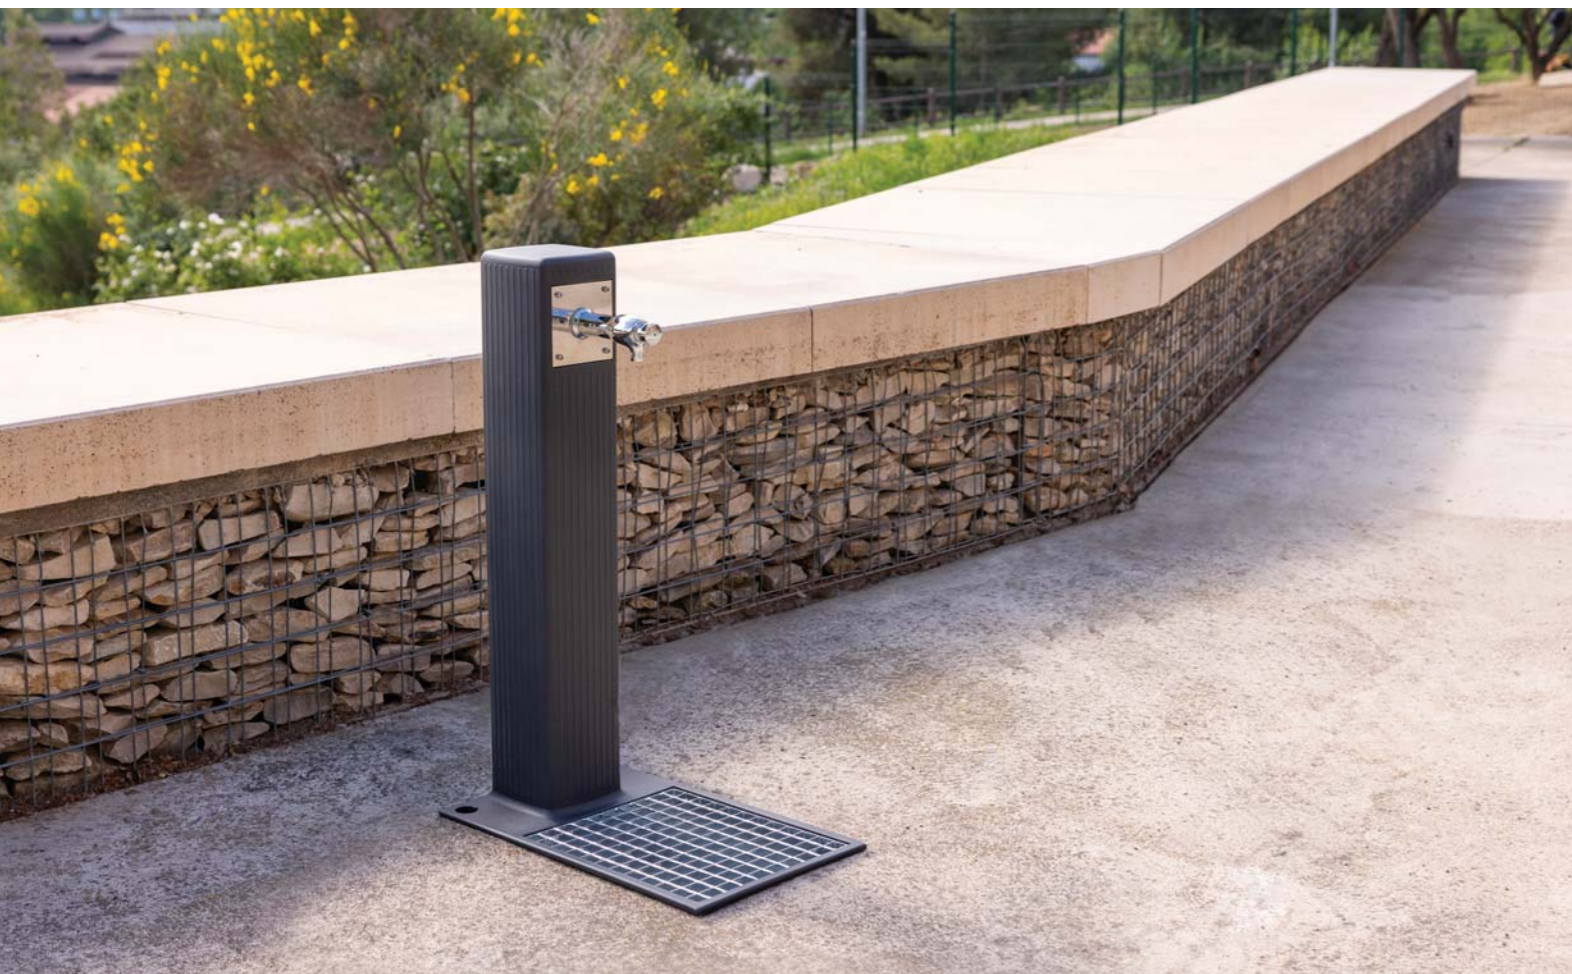

FOUNTAINS IN POLYETHYLENE

FOUNTAIN C-14-PLAST

Fountain made of special polyethylene.
Specially for outdoor and UV protection.
Without maintenance.

► **Mod. C-14-PLAST-GRI** 1 tap

NEW

100% RECYCLABLE

► **Mod. C-14-PLAST-COR** 1 tap

WITHOUT MAINTENANCE

FOUNTAINS

FOUNTAIN ALVIUM

► **Mod. V-1017** 2 taps
► **Mod. V-1017-1** 1 tap

Fountain made of medium density polyethylene.
Specially for outdoor and UV protection.
Ø 450 x 1000 mm

WITHOUT MAINTENANCE

100% RECYCLABLE

▲ RAL 5005   ▲ ACID GREEN SIMILAR RAL 1026   ▲ COBALT SIMILAR RAL 5004   ▲ RAL 3020   ▲ RAL 7021   ▲ ORANGE SIMILAR RAL 2004   ▲ CORTEN SIMILAR RAL 8017   ▲ RAL 6029

FENCE PARK

NEW

FENCE PARK 2 METERS

► **Mod. PARC-500**
Polyethylene crossbars.
Colored polyethylene slats.

SLATS IN POLYETHYLENE

2 METERS